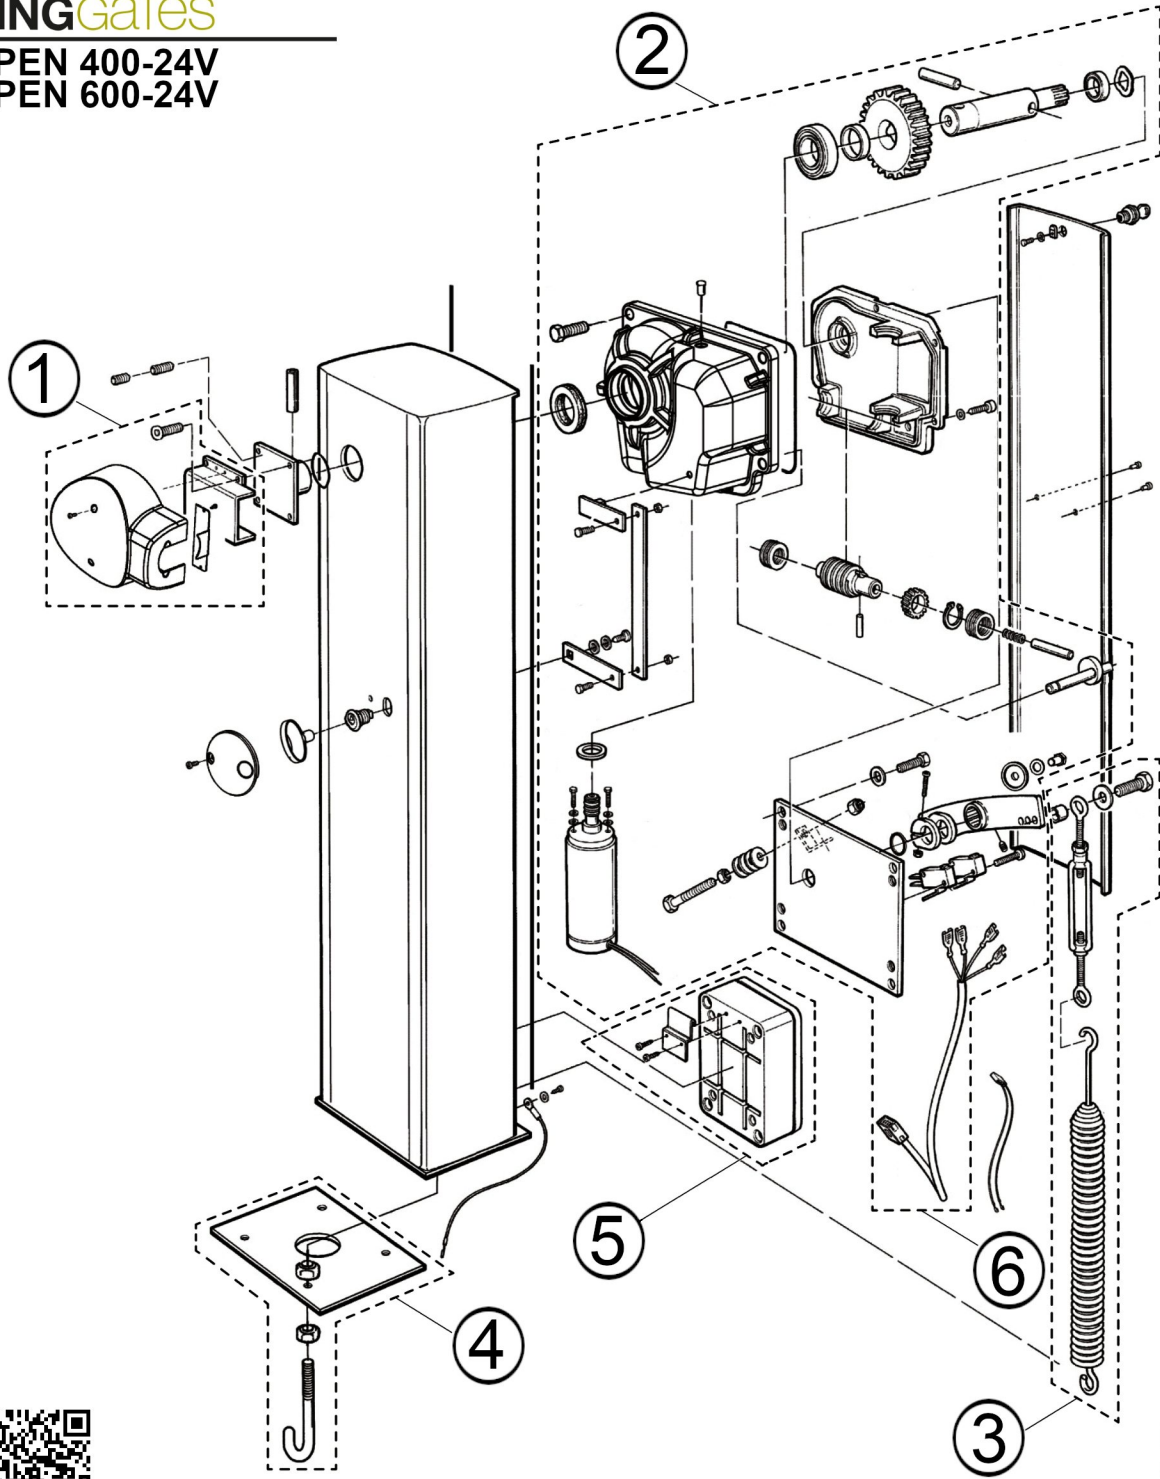

»BARRERA DE ESTACIONAMIENTO ELECTROMECHANICA BRAZO 4MTS Y 6MTS 24VDC MARCA V2, KINGGATES, NICE MOD. OPEN 400, OPEN 600, WILL.

KINGGates

OPEN 400-24V
OPEN 600-24V

(229) 461-7028

portonesautomaticos@adsver.com.mx
portonesautomaticos@prodigy.net.mx